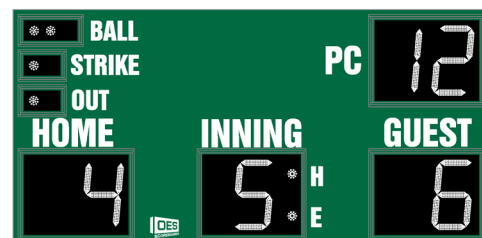

- The M7110A outdoor scoreboard is designed for baseball and softball.
- Built with shatter proof panels and superior components.
- High intensity LED digits offer brilliant and superior viewing experience from almost any angle and distance.
- Scoreboard displays home and guest team scores, inning up to 19, ball-strike-out and hit/error indicators.
- Optional pitch count, game timer or time of day display can be added to upper right corner. Optional pitch count, game timer or time of day display can be added to upper right corner.

Trusses and arches

Safety screens

Electronic captions

Event production software

Model Options

M7110AUCV

M7110AUCV-CL

M7110AUCV-PC

Specifications

Compatible sports

Baseball and Softball

Weight starting at
(based on options)

192 lbs

Dimensions

W: 9'11", H: 4'11", D: 6"

Digit sizes

17" Inning, Home and Guest Scores, Pitch Count/Game Timer, 2" dot- Ball, Strike, Out, Hit/Error

Team name options

Vinyl

Caption options

Vinyl

Scoring Options

Pitch Timer, Game Timer, Time of Day Clock

Construction