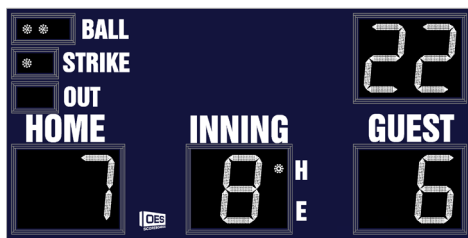

Model Options

M7110AUCV