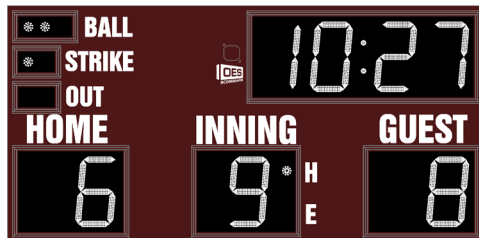

M7110AUCV-CL