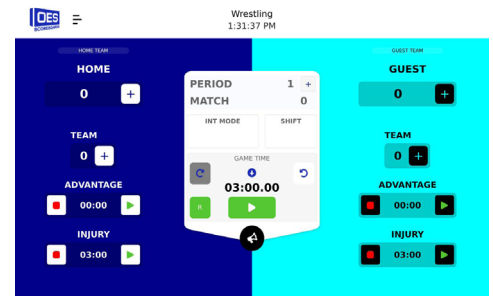

The ISC Edge revolutionizes scoring control with industry-first touchscreen technology, featuring intuitive, sport-specific control screens and new stat-tracking functions.

- Touchscreen – navigate through control screens easily with the 10” Touchscreen.
- Interactive Sport Profiles – customize your game day experience with sport-specific profiles including interactive statistic icons.
- Versatility - the ISC Edge is suitable for all skill levels and venues worldwide, from little leagues to the Pros.

ISC Edge Compatible With:

All OES Scoreboards
OES Shot Clocks
NEW OES Remotes

Sport-Specific Control Screens

Basketball

Hockey

Football

Lacrosse

Volleyball

Wrestling

Specifications

Dimensions (W x H x D) 11.5" x 6" x 7"

Weight 4.1 lbs

Compatible sports Football, Basketball, Hockey, Baseball, Volleyball, Soccer, Rugby, Wrestling, Cricket, Tennis, Lacrosse, Segment Timer

Connection options RS485, RS232, Wireless (900MHZ or 2.4GHZ)

Display 10" Color Touchscreen

Construction Main Body – Flame Resistant ABS material, Matte Black color.
Back and bottom – Aluminum, Matte Black color.