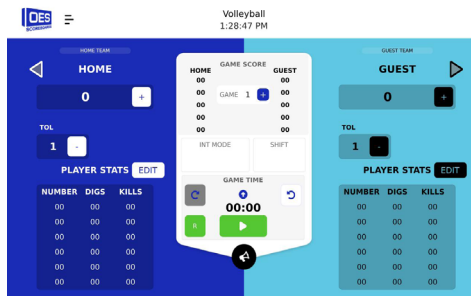

The ISC Edge revolutionizes scoring control with industry-first touchscreen technology, featuring intuitive, sport-specific control screens and new stat-tracking functions.

- Touchscreen – navigate through control screens easily with the 10” Touchscreen.
- Interactive Sport Profiles – customize your game day experience with sport-specific profiles including interactive statistic icons.
- Versatility - the ISC Edge is suitable for all skill levels and venues worldwide, from little leagues to the Pros.

ISC Edge Compatible With:

All OES Scoreboards
OES Shot Clocks
NEW OES Remotes

Sport-Specific Control Screens

Basketball

Hockey

Football

Lacrosse

Volleyball

Wrestling

Specifications

Dimensions (W x H x D) 11.5" x 6" x 7"

Weight 4.1 lbs

Compatible sports Football, Basketball, Hockey, Baseball, Volleyball, Soccer, Rugby, Wrestling, Cricket, Tennis, Lacrosse, Segment Timer

Connection options RS485, RS232, Wireless (900MHZ or 2.4GHZ)

Display 10" Color Touchscreen

Construction Main Body – Flame Resistant ABS material, Matte Black color.
Back and bottom – Aluminum, Matte Black color.