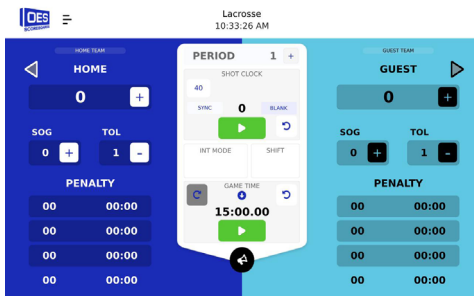

The ISC Edge revolutionizes scoring control with industry-first touchscreen technology, featuring intuitive, sport-specific control screens and new stat-tracking functions.

- Touchscreen – navigate through control screens easily with the 10” Touchscreen.
- Interactive Sport Profiles – customize your game day experience with sport-specific profiles including interactive statistic icons.
- Versatility - the ISC Edge is suitable for all skill levels and venues worldwide, from little leagues to the Pros.

ISC Edge Compatible With:

All OES Scoreboards
OES Shot Clocks
NEW OES Remotes

Sport-Specific Control Screens

Basketball

Hockey

Football

Lacrosse

Volleyball

Wrestling

Specifications

Dimensions (W x H x D) 11.5" x 6" x 7"

Weight 4.1 lbs

Compatible sports Football, Basketball, Hockey, Baseball, Volleyball, Soccer, Rugby, Wrestling, Cricket, Tennis, Lacrosse, Segment Timer

Connection options RS485, RS232, Wireless (900MHZ or 2.4GHZ)

Display 10" Color Touchscreen

Construction Main Body – Flame Resistant ABS material, Matte Black color.
Back and bottom – Aluminum, Matte Black color.