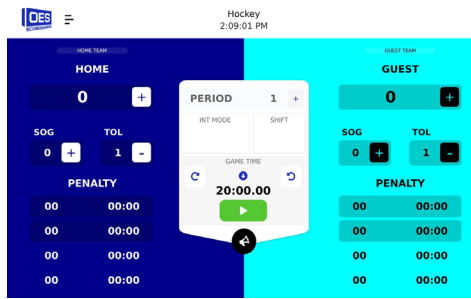

The ISC Edge revolutionizes scoring control with industry-first touchscreen technology, featuring intuitive, sport-specific control screens and new stat-tracking functions.

- Touchscreen – navigate through control screens easily with the 10” Touchscreen.
- Interactive Sport Profiles – customize your game day experience with sport-specific profiles including interactive statistic icons.
- Versatility - the ISC Edge is suitable for all skill levels and venues worldwide, from little leagues to the Pros.

ISC Edge Compatible With:

All OES Scoreboards
OES Shot Clocks
NEW OES Remotes

Sport-Specific Control Screens

Basketball

Hockey

Football

Lacrosse

Volleyball

Wrestling

Specifications

Dimensions (W x H x D) 11.5" x 6" x 7"

Weight 4.1 lbs

Compatible sports Football, Basketball, Hockey, Baseball, Volleyball, Soccer, Rugby, Wrestling, Cricket, Tennis, Lacrosse, Segment Timer