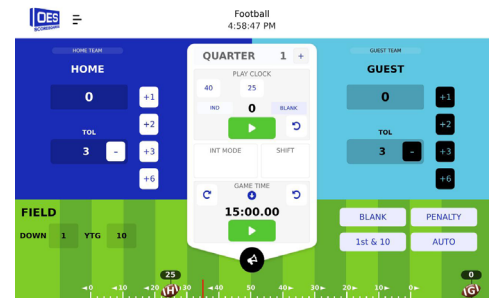

The ISC Edge revolutionizes scoring control with industry-first touchscreen technology, featuring intuitive, sport-specific control screens and new stat-tracking functions.

- Touchscreen – navigate through control screens easily with the 10” Touchscreen.
- Interactive Sport Profiles – customize your game day experience with sport-specific profiles including interactive statistic icons.
- Versatility - the ISC Edge is suitable for all skill levels and venues worldwide, from little leagues to the Pros.

ISC Edge Compatible With:

All OES Scoreboards
OES Shot Clocks
NEW OES Remotes

Sport-Specific Control Screens

Basketball

Hockey

Football

Lacrosse

Volleyball

Wrestling

Specifications

Dimensions (W x H x D) 11.5" x 6" x 7"

Weight 4.1 lbs

Compatible sports Football, Basketball, Hockey, Baseball, Volleyball, Soccer, Rugby, Wrestling, Cricket, Tennis, Lacrosse, Segment Timer