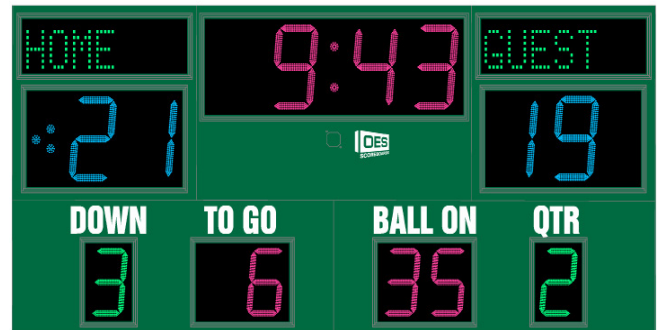

- The M8015A outdoor scoreboard can be adapted for football, lacrosse, track and soccer.
- Built with shatter proof panels, weather-proof coating and superior components.
- High intensity LED digits offer brilliant and superior viewing experience from almost any angle and distance.
- Displays game time up to 99:59, home and guest scores, quarter and includes a built in horn.
- Offers the flexibility to adjust game time display to show 1/10 of a second when the game time is less than 1 second. Also includes interval timer feature to help with training.
- Easily adjusted for other sports when paired with an OES controller.

## Specifications

<b>Compatible sports</b>	Football, Track, Lacrosse, Soccer, Rugby, Field Hockey
<b>Weight</b>	719 lbs
<b>Dimensions</b>	W: 15', H: 7', D: 6"
<b>Digit sizes</b>	22" Time, Home and Guest Scores, 17" Down, Ball On, Yards to Go, Quarter, 6" Arrow - Possession
<b>Team name options</b>	Vinyl, 10" Electronic
<b>Caption options</b>	Vinyl
<b>Construction</b>	Aluminum enclosure with shatter resistant Lexan digit covers
<b>Accent Options</b>	Electronic Team Names, Perimeter striping