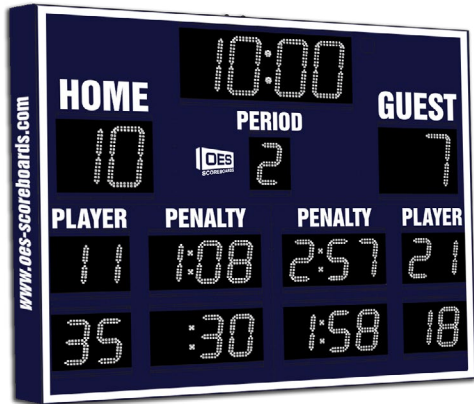

Model M6009D- Vinyl captions, Standard white digits, Navy Blue (RAL5013) enclosure, optional border stripe

Model Options

M6009DICV