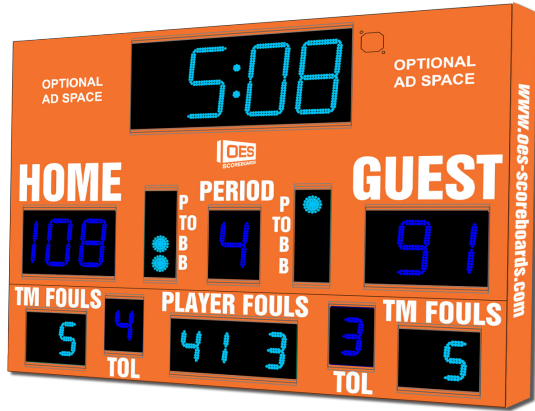

Model Options

M5008BICV