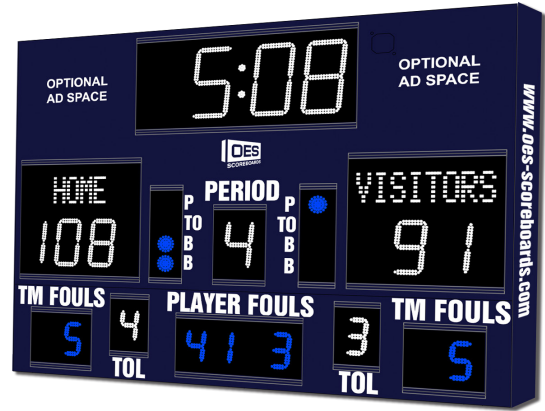

M5008BICE

Model M5008B- Vinyl captions, ColorCast neon blue and white digits, Navy Blue (RAL5013) enclosure

Specifications

Compatible sports	Basketball, Volleyball, Wrestling
Weight	197 lbs
Dimensions	W: 8', H: 6', D: 4"
Digit sizes	14" Time, 10" Home and Guest Scores, 7" Period, Time Outs Left, Team Fouls, and Player Stat (Player number and fouls)
Indicators	2" Dot (Possession, Time out, single and double bonus)
Team name options	5" Electronic, Vinyl
Caption options	Vinyl
Construction	Aluminum enclosure with shatter resistant Lexan digit covers
Accent options	Electronic team names, Sponsorship areas in upper left and right corners, Perimeter striping
MAX. Current draw	2.9A
Optional ad space	L: 24-1/2"W x 25"H, R: 19-1/2"W x 25"H

ColorCast™ Colors

ColorCast digits are designed to illuminate your scoreboard with vibrant color. Whether you choose a single digit color or combine multiple colors on your scoreboard, ColorCast offers more digit color flexibility than anywhere else.

Plus, when integrated with ColorCast Pro, ColorCast digits light up your scoreboard with an infinite number of color choices that can be changed at any time and in moment of the game.