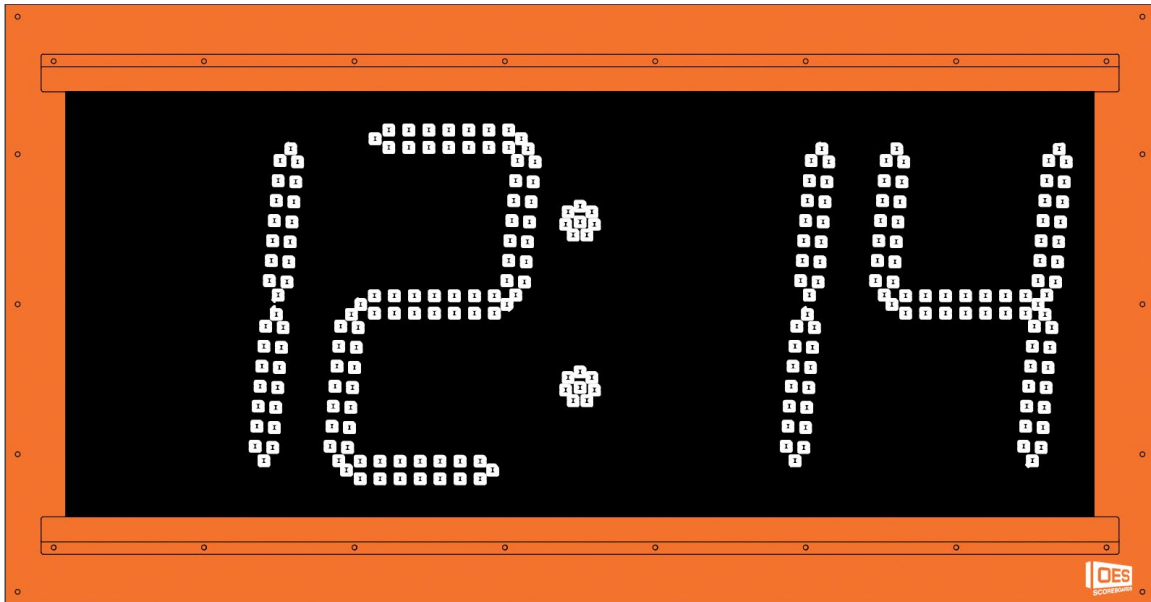

Time of Day – M1214

- The flexible M1214 is a great addition to your facility and can automatically switch between time of day and game time or can be configured to display only time of day.

Popular Accessories and accents

Specifications

Dimensions	W: 3'10", H: 2', D: 4"
Digit Sizes	14"
Indoor/Outdoor	Indoor
Construction	Aluminum enclosure with shatter resistant Lexan digit covers

Digit Colors

Our scoreboard digits are built with higher intensity LEDs and incorporate more LEDs per digit than other companies. The result is brilliant and superior viewing experience from almost any angle and distance. Choose from five standard digit colors including our renowned, ultra-bright white at no added cost.

Whether it's a scoreboard with one digit color or a mix and match of options, OES LED digits will set your scoreboard apart from the crowd.

Enclosure Colors

Our scoreboard enclosures are known for their color brightness, fade resistance and durability. Choose from a variety of popular enclosure colors to make your scoreboard stand out.