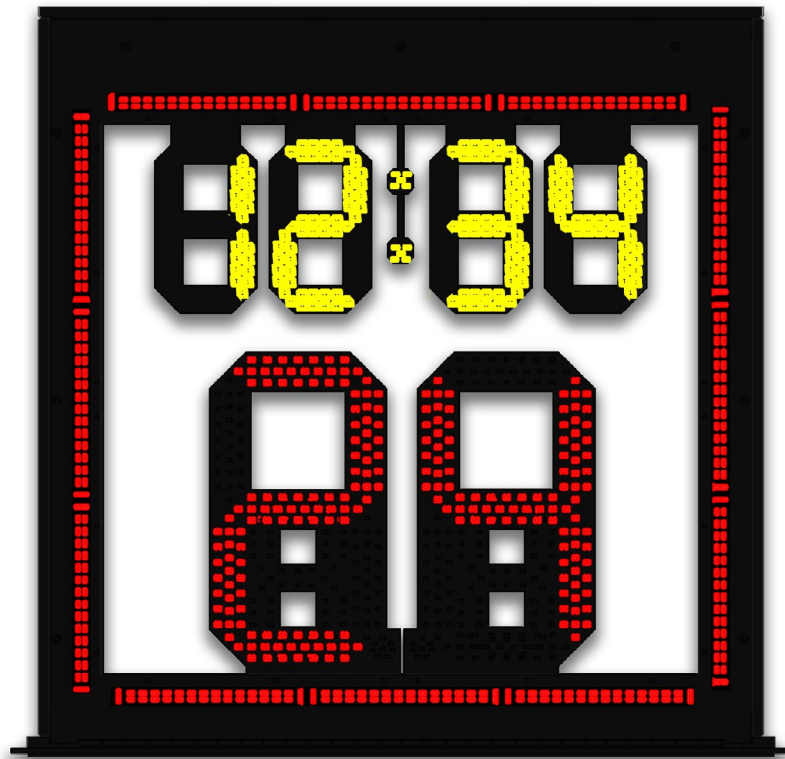

# Shot clock with Game time – SHOTS-ST

- OES' SHOTS-ST see-thru shot clock is the perfect basketball accessory for your gymnasium or practice facility.
- Built same OES clock technology used by the NBA and NCAA.
- Shot clock sets seamlessly integrate with any OES scoring system or can operate independently from existing scoreboard.
- This double sided shot clock features a game time displays up to 99:59. Both the game time and shot clock time will automatically display 1/10 of a second when either clock is less than 1 second.
- Choose from stand alone or wall mounted options.
- Include built in horns and outputs to control optional back board strip lights.

Whether it's a scoreboard with one digit color or a mix and match of options, OES LED digits will set your scoreboard apart from the crowd.