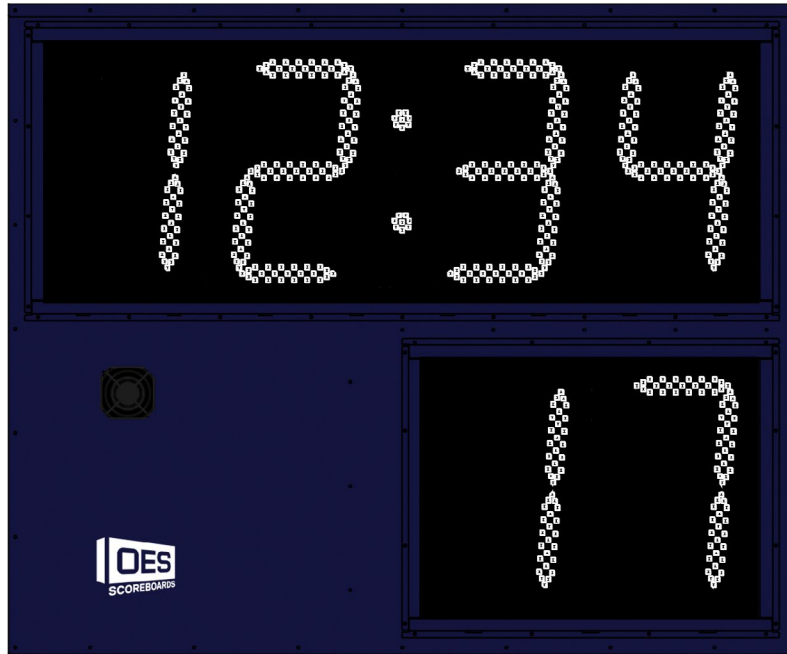

Segment Timer – M1317

- Program your practice schedule and workout drills with the M1317 outdoor segment timer.
- Great for use with football, lacrosse, basketball, soccer and other field sports.
- Customize training and rest periods by programing up to 99 segments.
- Easy to program control console with wireless options.
- Face-mounted horn to automatically sound at the end of each segment.

Specifications

Compatible Sports	Football, Lacrosse
Weight	233 lbs
Dimensions	W: 5', H: 4'2", D: 6"
Digit Sizes	17"
Indoor/Outdoor	Outdoor
Accent Options	Mobile stand, Perimeter striping
Construction	Aluminum enclosure with shatter resistant Lexan digit covers

Digit Colors

Our scoreboard digits are built with higher intensity LEDs and incorporate more LEDs per digit than other companies. The result is brilliant and superior viewing experience from almost any angle and distance. Choose from five standard digit colors including our renowned, ultra-bright white at no added cost.

Whether it's a scoreboard with one digit color or a mix and match of options, OES LED digits will set your scoreboard apart from the crowd.

Enclosure Colors

Our scoreboard enclosures are known for their color brightness, fade resistance and durability. Choose from a variety of popular enclosure colors to make your scoreboard stand out.