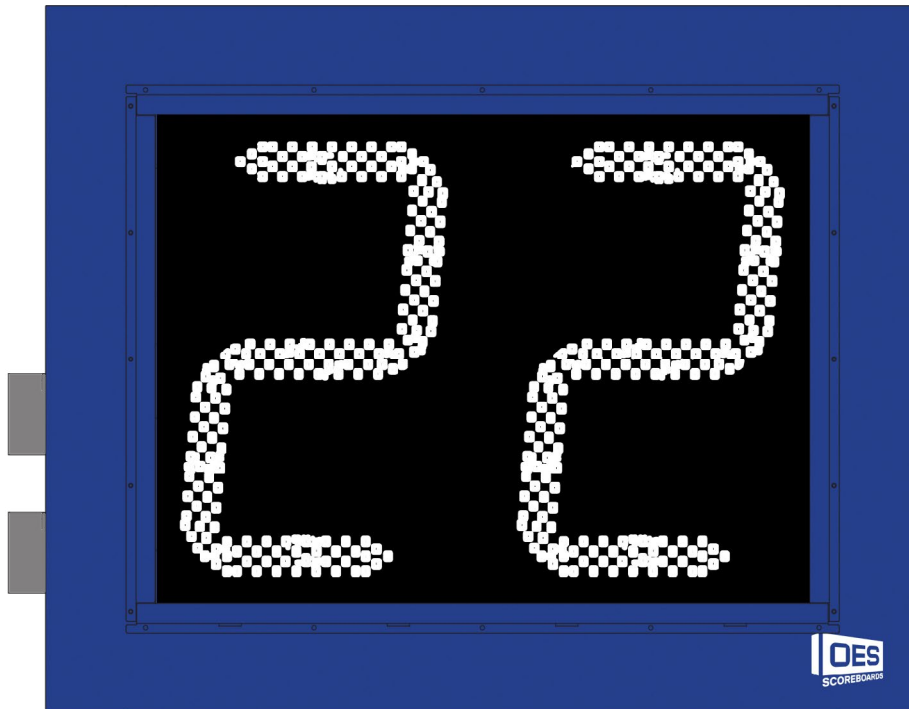

Play Clock – SHOTS-22

- SHOTS-22 outdoor delay of game timer is the perfect accessory for your field, stadium or practice facility. Great for football, baseball and lacrosse.
- Built same OES clock technology used by the NFL and NCAA.
- Play clock seamlessly integrates with any OES scoring system or can operate independently from existing scoreboard.
- Includes white perimeter border ensures the display is easily seen by players, referees, and fans.
- Can be configured to display baseball pitch count or pitch speed.

Specifications

Compatible Sports	Football, Lacrosse
Weight	50 lbs
Dimensions	W: 3'6", H: 3', D: 6"
Digit Sizes	22"
Indoor/Outdoor	Outdoor
Accent Options	Built in horn, Mobile stand
Construction	Aluminum enclosure with shatter resistant Lexan digit covers